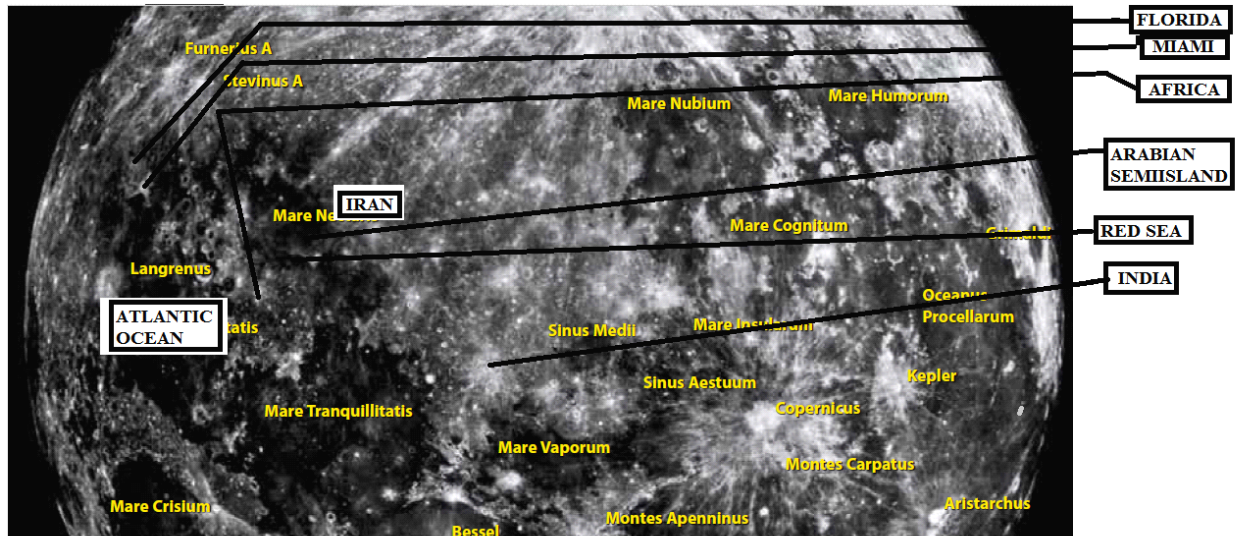

### ABSTRACT : THE MAP OF THE EARTH ON THE MOON

**THE MAP OF THE EARTH ON THE MOON [1] AS  
DISCOVERED BY THE AUTHOR THE SCIENTIST THE  
MASTER OF SCIENCE IN PHYSICS : OSAMA KHALEIL  
ONAIED [2]**

### THE WORK :

**ALLAH'S MAP OF THE EARTH ON THE MOON :NOT TRUE  
SCALE**

**THE STAR REPRESENTS MIAMI**

**WE SEE IN THIS MAP:**

**INDIA AND THE TWO AMERICAS , BUT THE  
ARABHOMELAND AND AFRICA IS SMALL , BUT THE  
SOUTHERN AMERICA IS BIG AND LONG**