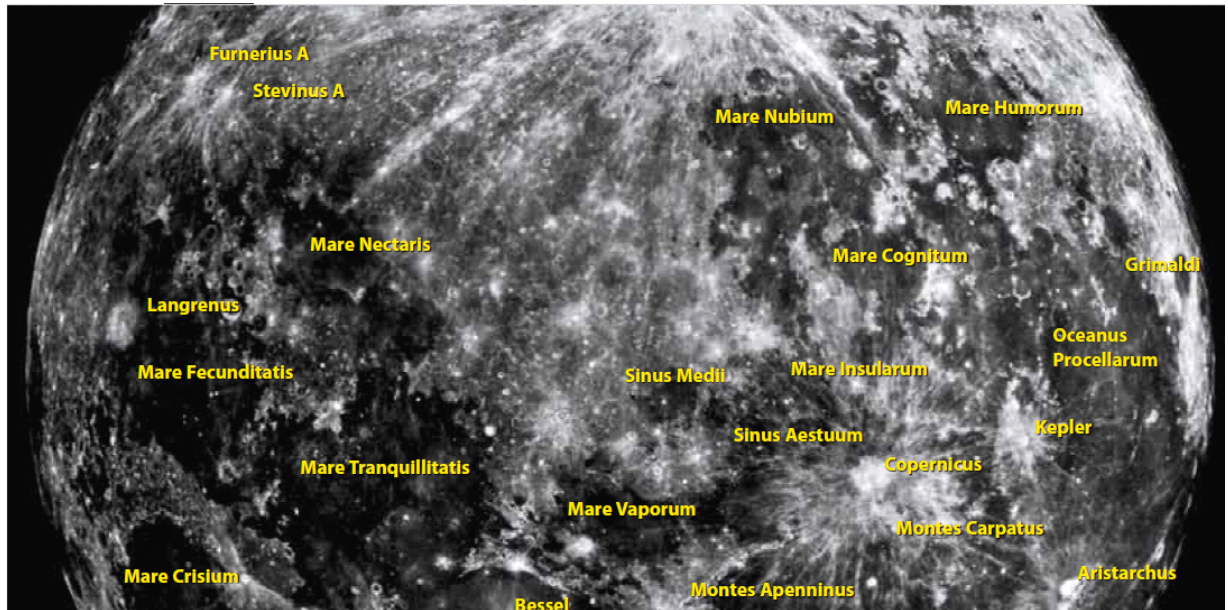

**THE MAP OF THE EARTH ON THE MOON**

**BY :**

**MASTER OF SCIENCE IN PHYSICS :**

**OSAMA KHALEIL ONAIED**

**2015 ATCBDATE**

**1436 ATPMM**

**<https://independent.academia.edu/OSAMAKHALEILONAIED>**

**NOTE : ALL MY BOOKS ARE SELF PUBLISHING TYPE,  
WRITING, AND IDEA , NOT WITH ANY ASSISTANCE FROM  
ANY DOCTOR , PROFESSOR , UNIVERSITY , ETC. BUT  
ALLAH AND THE 14 HOLY PERSONS ((LIKE THE IMAM THE  
MAHDI)) AND THOSE WHOM ARE FROM THEM.**

### ABSTRACT : THE MAP OF THE EARTH ON THE MOON

**THE MAP OF THE EARTH ON THE MOON [1] AS  
DISCOVERED BY THE AUTHOR THE SCIENTIST THE  
MASTER OF SCIENCE IN PHYSICS : OSAMA KHALEIL  
ONAIED [2]**

### THE WORK :

**ALLAH'S MAP OF THE EARTH ON THE MOON :NOT TRUE  
SCALE**

**THE STAR REPRESENTS MIAMI**

**WE SEE IN THIS MAP:**

**INDIA AND THE TWO AMERICAS , BUT THE  
ARABHOMELAND AND AFRICA IS SMALL , BUT THE  
SOUTHERN AMERICA IS BIG AND LONG**

**DATE: THIS YEAR IS**

**2015 SUNNY AFTER THE TRUE CHRIST BIRTH**

**2077 MOONIC AFTER THE TRUE JESUS BIRTH**

**1393 SUNNY AFTER THE MIGRATION OF THE  
PROPHET MOHAMMAD FROM MAKKA TO THE  
MADINA**

**1436 MOONIC AFTER THE PROPHET MOHAMMAD  
MIGRATION,**