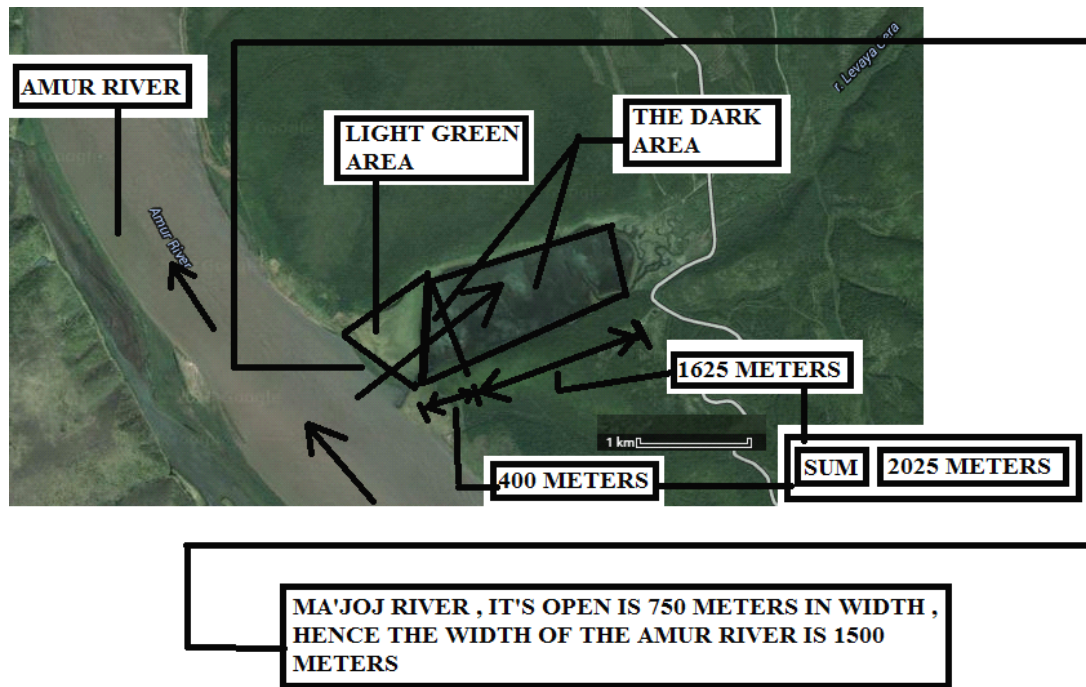

YOU CAN SEE AT THE OPEN OF THE START OF THE YA'JOJ AND MA'JOJ RIVER A LIGHT GREEN TRIANGLE AND A DARK AREA -RIVERBED- , THE LIGHT GREEN AREA IS A DOME THAT CLOSED THE RIVER.

FIGURE : 11 : THE LIGHT GREEN AREA AND THE DARK AREA THE YA'JOJ AND MA'JOJ IN THE BIGINING OF THE RIVER

FIGURE : 12 : THE DIMENSIONS ABOUT THE DARK REGION IN THE RIVERBED AFTER THE START OF THE YA'JOJ AND MA'JOJ RIVER. THE LIGHT GREEN AREA HERE IS A DOME CLOSED THE YA'JOJ AND MA'JOJ RIVER .

IN THIS PICTURE WE SEE THAT THE YA'JOJ AND MA'JOJ RIVER HAS CLOSED BY THE GREEN AREA, THE GREEN AREA IS NOT AT THE RIVERBED BUT IT CLOSED THE RIVER.