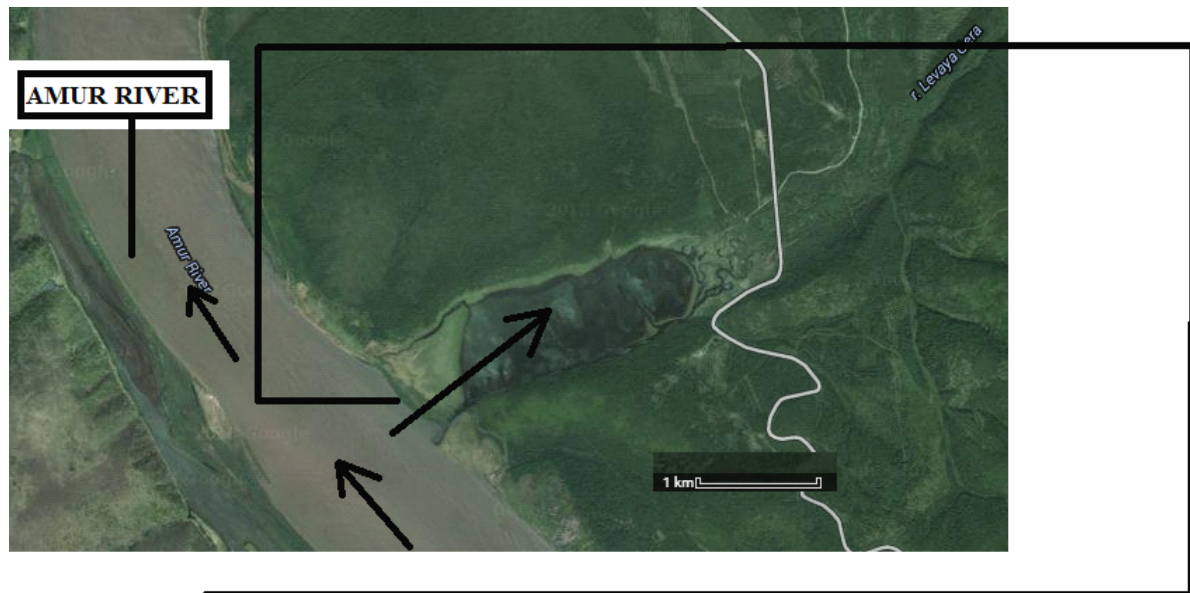

MA'JOJ RIVER , IT'S OPEN IS 750 METERS IN WIDTH ,
HENCE THE WIDTH OF THE AMUR RIVER IS 1500
METERS

FIGURE : 10: THE START OF THE BRANCH OF THE YA'JOJ AND MA'JOJ RIVER THAT IT REPRESENTS THE YA'JOJ AND MA'JOJ RIVER , I.E. THE START OF THE YA'JOJ AND MA'JOJ RIVER

YOU CAN SEE AT THE OPEN OF THE START OF THE YA'JOJ AND MA'JOJ RIVER A LIGHT GREEN TRIANGLE AND A DARK AREA -RIVERBED- , THE LIGHT GREEN AREA IS A DOME THAT CLOSED THE RIVER.