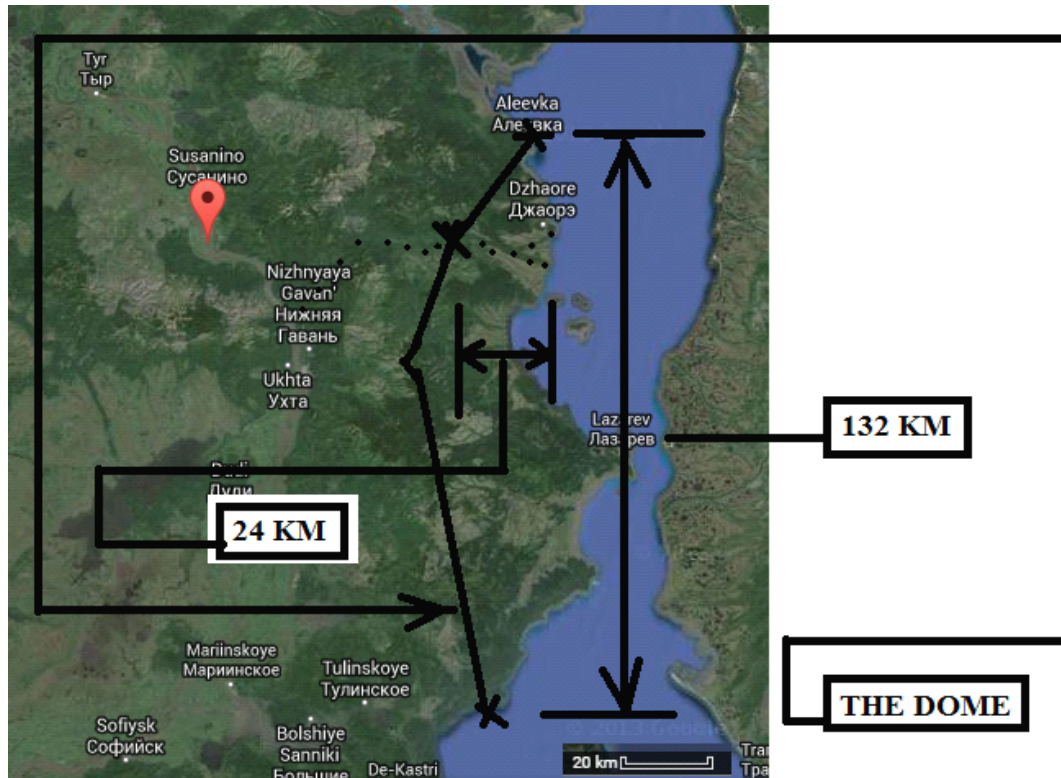

PART 5

THE COORDINATES OF THE DOME

THE DOME OF THE THEO ALKARNAIN - THE PAIRED WOUND MAN-

FIGURE : 15 : ALL THE CROSES ARE ON THE DOME

FIGURE : 16 : THE DOME

THE COORDINATES OF THE CROSSES ON THE DOME ARE :