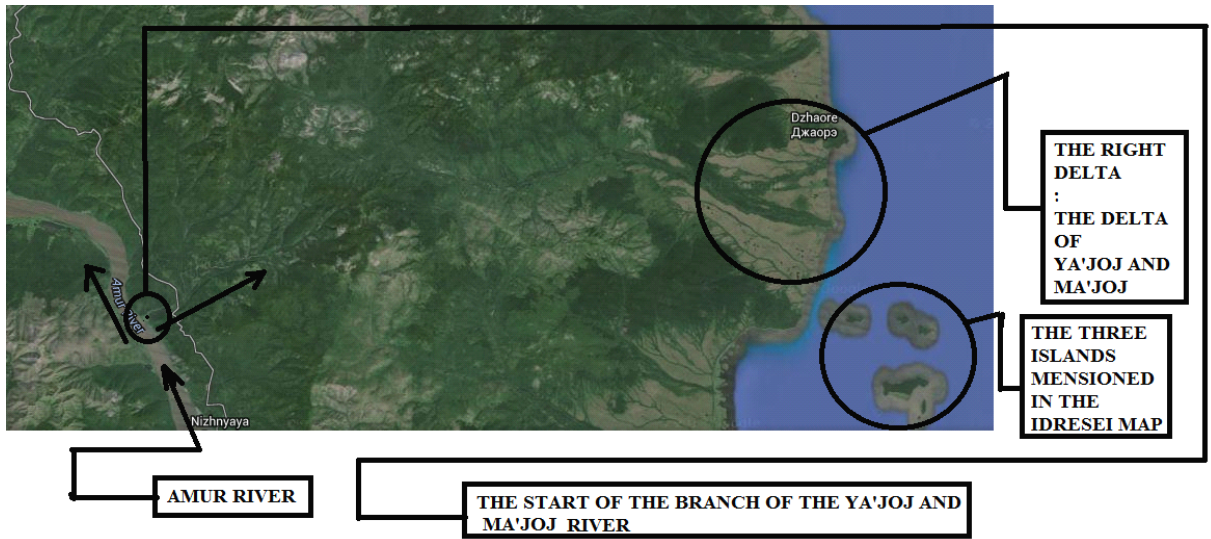

**AND THE DIRECTIONS ARE MORE IMPORTANT THAN THE
FIGURES OF THE LAND , SO FROM FIGURE 1,2 THE RIGHT
DELTA IS THE SECOND DELTA, I.E. THE SOUTHERN DELTA**

FIGURE 6 : YA'JOJ AND MA'JOJ REGION

FIGURE 7 : THE YA'JOJ AND MA'JOJ REGION :

THE YA'JOJ AND MA'JOJ RIVER

**THE RIGHT DELTA IS THE SUTHERN DELTA -D2-, IT IS
NAME IS THE((NIKOLAYEVSKY DISTRICT)) AND IT IS
LOCATED AT THE SOUTH OF THE ((DZHAORE)), IT'S
COORDINATES ARE :**

LATITUDE : 52.616182