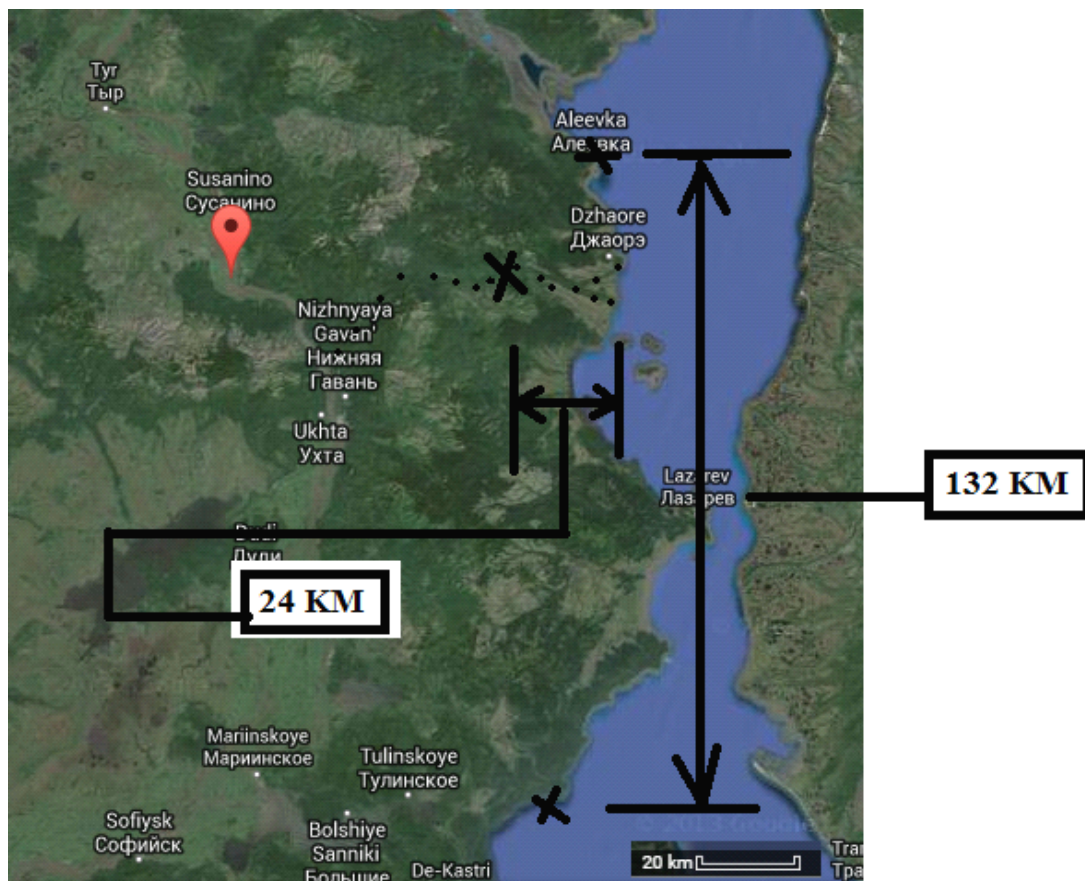

PART 5

THE COORDINATES OF THE DOME

THE DOME OF THE THEO ALKARNAIN - THE PAIRED WOUND MAN-

FIGURE : 15 : ALL THE CROSES ARE ON THE DOME

FIGURE : 16 : THE DOME

THE COORDINATES OF THE CROSSES ON THE DOME ARE :