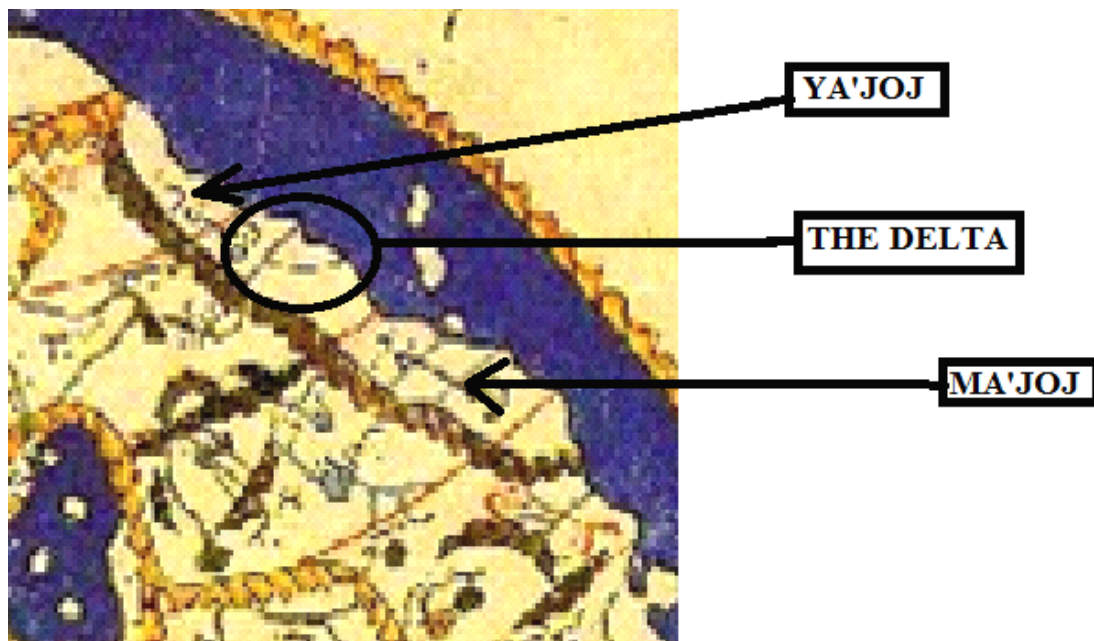

STATE : RUSSIA

AT THE FARTHEST SOUTH EAST ERN FROM RUSSIA

PROVINCE : KHABAROVSK KRAI

REGION : AMUR

FIGURE 1 : AMUR

PART 2

BY COMPARISSION BETWEEN THE IDRESEI MAP AND GOOGLE MAP

FIGURE 2

**THE YA'JOJ
AND
MA'JOJ
AREA**

FIGURE : 3 : THE IDRESEI MAP [2]

FIGURE :4 [3]

**FIGURE : 5 : YA'JOJ AND MA'JOJ REGION IN THE
IDRESEI [4]**

THERE ARE TWO DELTAS IN FIGURE 1 AND FIGURE 2,

WE WILL REFER TO THE NORTHERN DELTA BY : D1