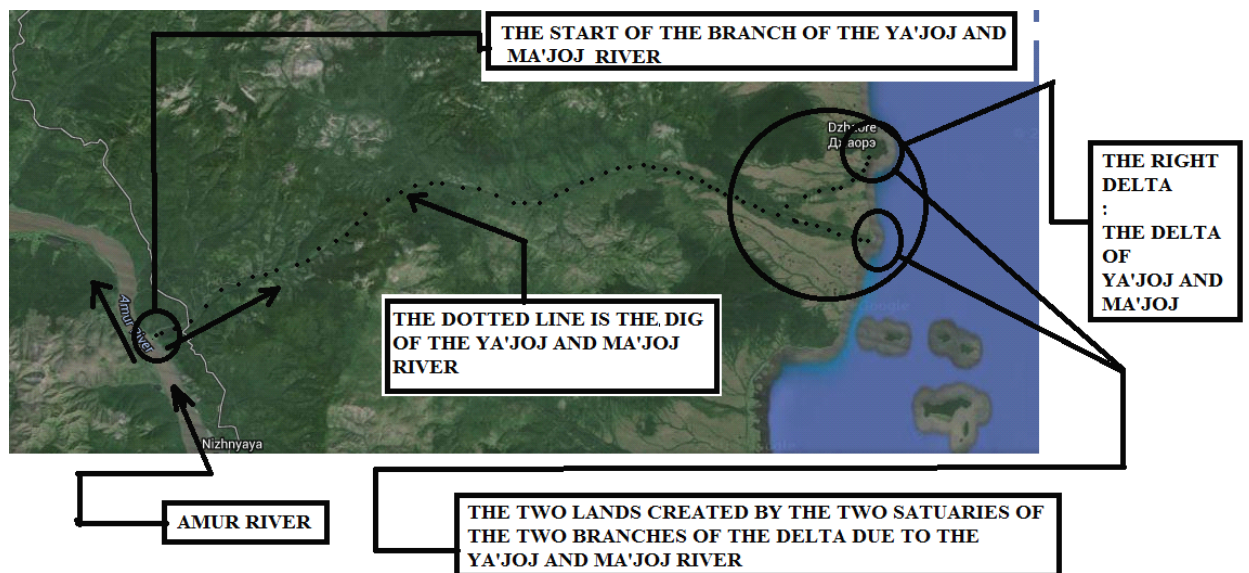

THE YA'JOJ AND MA'JOJ RIVER

**THE RIGHT DELTA IS THE SUTHERN DELTA -D2-, IT IS
NAME IS THE((NIKOLAYEVSKY DISTRICT)) AND IT IS
LOCATED AT THE SOUTH OF THE ((DZHAORE)), IT'S
COORDINATES ARE :**

LATITUDE : 52.616182

LONGITUDE : 141.210709

PART 3

THE YA'JOJ AND MA'JOJ

RIVER

:

R. LEVAYA GERA AND R. MY

FIGURE :9 : THE YA'JOJ AND MA'JOJ RIVER : R. LEVAYA GERA

THE COORDINATES OF THE START OF THE BRANCH AND THE START OF THE TWO BRANCHES OF THE DELTA ((YA'JOJ AND MA'JOJ DELTA)) AND THEIR ENDS -((:(THE ESTUARY OF THE NORTH BRANCH OF THE DELTA AND

**THE ESTUARY OF THE SOUTH BRANCH OF THE DELTA)) -
TO THE SEA ARE :**

THE NAME OF THE YA'JOJ AND MA'JOJ ON THE MAP IS :

R. LEVAYA GERA

THE START POINT :

LATITUDE: 52.514181

LONGITUDE: 140.350384

ULCHSKY DISTRICT