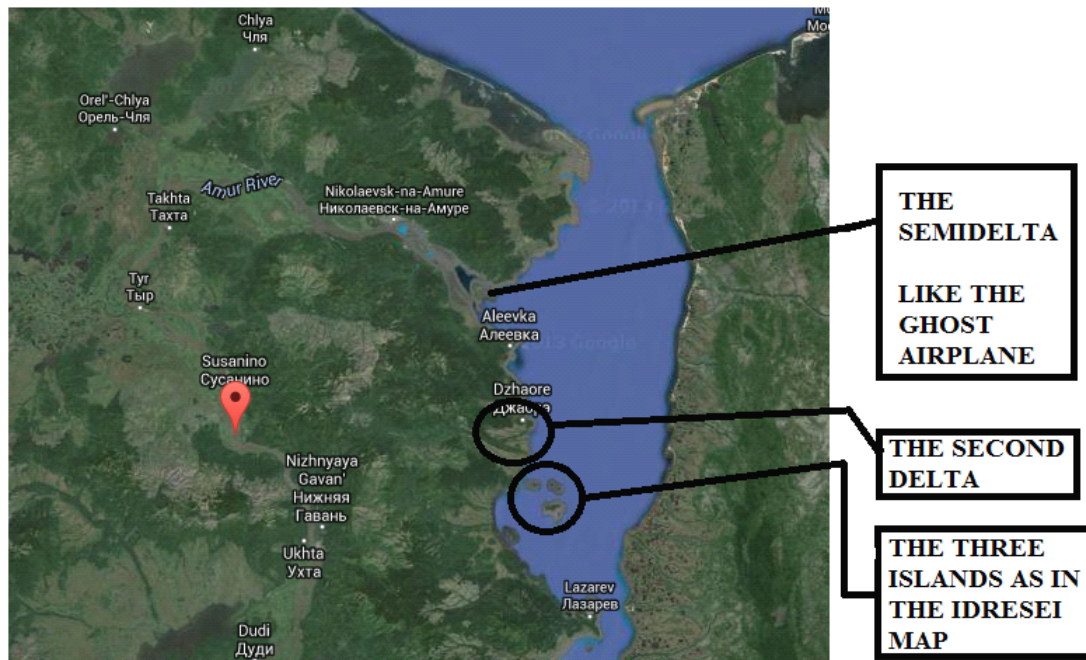

STATE : RUSSIA

AT THE FARTHEST SOUTH EAST ERN FROM RUSSIA

PROVINCE : KHABAROVSK KRAI

REGION : AMUR

FIGURE 1 : AMUR

PART 2

BY COMPARISSION BETWEEN THE IDRESEI MAP AND GOOGLE MAP

FIGURE 2

**THE YA'JOJ
AND
MA'JOJ
AREA**

FIGURE : 3 : THE IDRESEI MAP [2]

FIGURE :4 [3]

**FIGURE : 5 : YA'JOJ AND MA'JOJ REGION IN THE
IDRESEI [4]**

THERE ARE TWO DELTAS IN FIGURE 1 AND FIGURE 2,

WE WILL REFER TO THE NORTHERN DELTA BY : D1

WE WILL REFER TO THE SOUTHERN DELTA BY : D2

D1 COORDINATES ARE : LATITUDE : 52.964472

LONGITUDE : 141.081258

D2 COORDINATES ARE : LATITUDE : 52.616182

: LONGITUDE: 141.210709

D2 IS THE NIKOLAYEVSKY DISTRICT