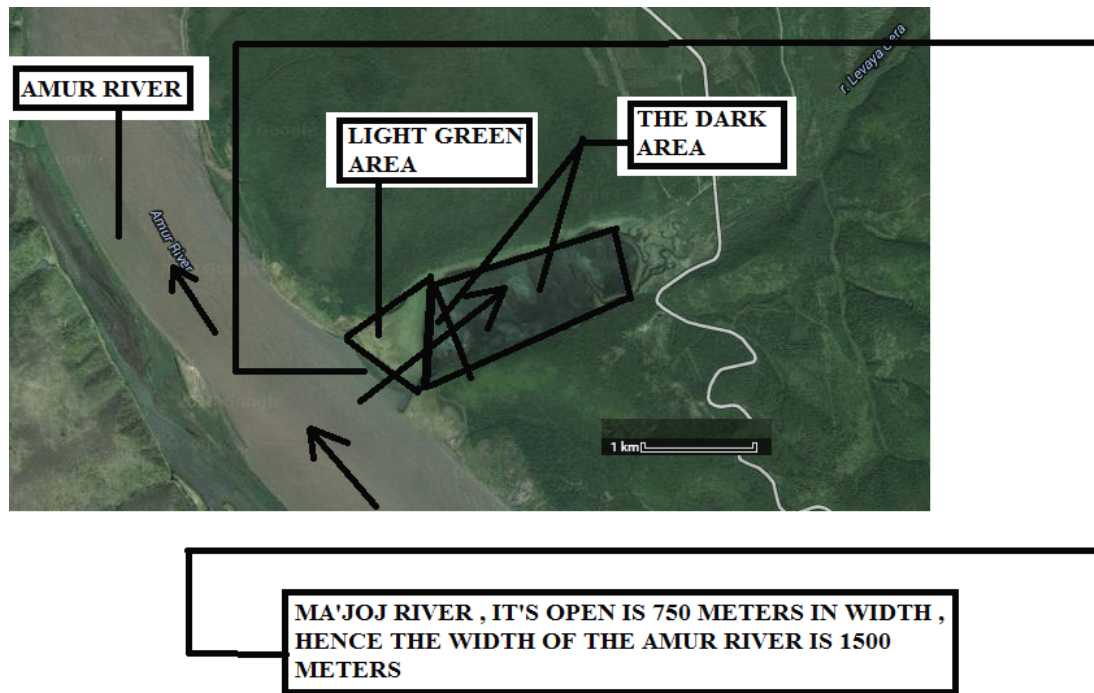

YOU CAN SEE AT THE OPEN OF THE START OF THE YA'JOJ AND MA'JOJ RIVER A LIGHT GREEN TRIANGLE AND A DARK AREA -RIVERBED- , THE LIGHT GREEN AREA IS A DOME THAT CLOSED THE RIVER.

FIGURE : 11 : THE LIGHT GREEN AREA AND THE DARK AREA THE YA'JOJ AND MA'JOJ IN THE BIGINING OF THE RIVER

FIGURE : 12 : THE DIMENSIONS ABOUT THE DARK REGION IN THE RIVERBED AFTER THE START OF THE YA'JOJ AND MA'JOJ RIVER. THE LIGHT GREEN AREA HERE IS A DOME CLOSED THE YA'JOJ AND MA'JOJ RIVER .

IN THIS PICTURE WE SEE THAT THE YA'JOJ AND MA'JOJ RIVER HAS CLOSED BY THE GREEN AREA, THE GREEN AREA IS NOT AT THE RIVERBED BUT IT CLOSED THE RIVER.