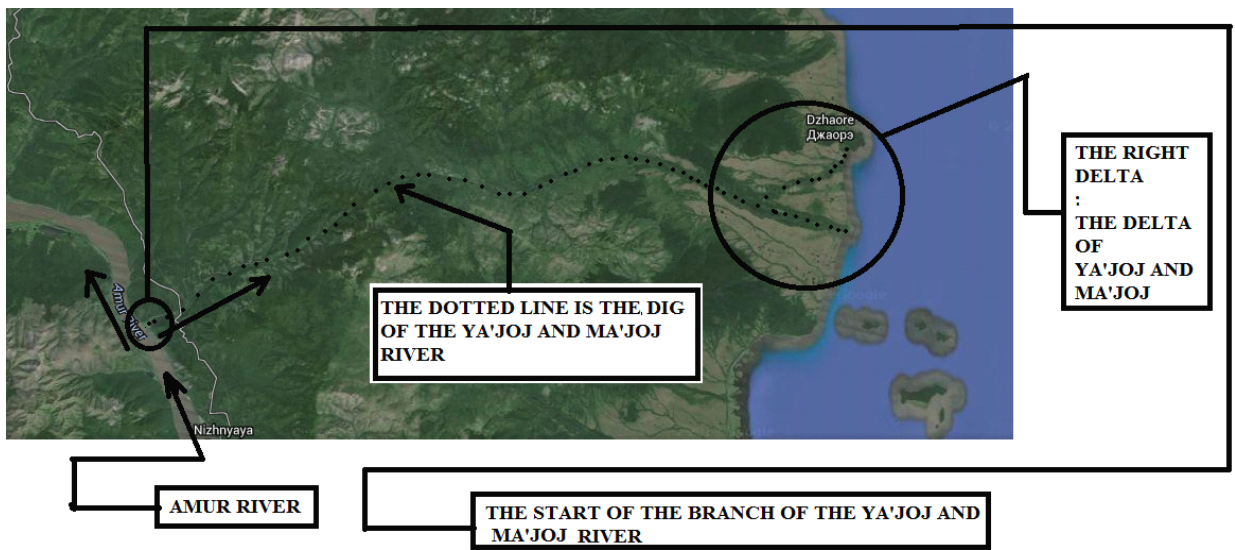

**AND THE DIRECTIONS ARE MORE IMPORTANT THAN THE
FIGURES OF THE LAND , SO FROM FIGURE 1,2 THE RIGHT
DELTA IS THE SECOND DELTA, I.E. THE SOUTHERN DELTA**

FIGURE 6 : YA'JOJ AND MA'JOJ REGION

FIGURE 7 : THE YA'JOJ AND MA'JOJ REGION :

THE YA'JOJ AND MA'JOJ RIVER

**THE RIGHT DELTA IS THE SUTHERN DELTA -D2-, IT IS
NAME IS THE((NIKOLAYEVSKY DISTRICT)) AND IT IS
LOCATED AT THE SOUTH OF THE ((DZHAORE)), IT'S
COORDINATES ARE :**

LATITUDE : 52.616182

**THE ESTUARY OF THE SOUTH BRANCH OF THE DELTA)) -
TO THE SEA ARE :**

THE NAME OF THE YA'JOJ AND MA'JOJ ON THE MAP IS :

R. LEVAYA GERA

THE START POINT :

LATITUDE: 52.514181

LONGITUDE: 140.350384

ULCHSKY DISTRICT