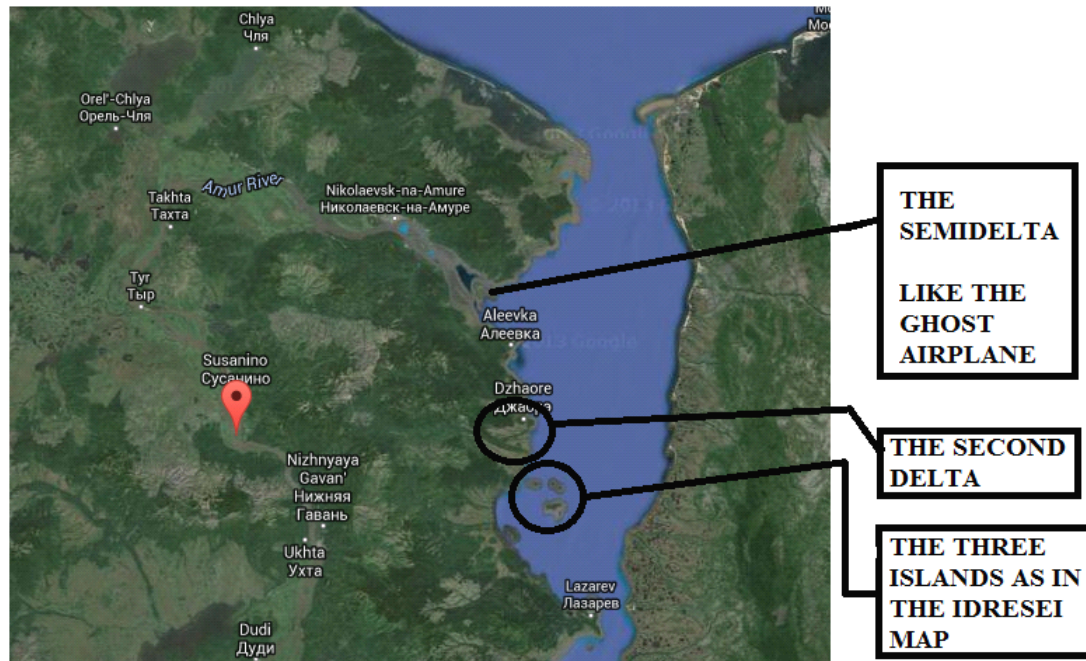

STATE : RUSSIA

AT THE FARTHEST SOUTH EAST ERN FROM RUSSIA

PROVINCE : KHABAROVSK KRAI

REGION : AMUR

FIGURE 1 : AMUR

PART 2

BY COMPARISSION BETWEEN THE IDRESEI MAP AND GOOGLE MAP

FIGURE 2

**THE YA'JOJ
AND
MA'JOJ
AREA**

FIGURE : 3 : THE IDRESEI MAP [2]

FIGURE :4 [3]

**FIGURE : 5 : YA'JOJ AND MA'JOJ REGION IN THE
IDRESEI [4]**

THERE ARE TWO DELTAS IN FIGURE 1 AND FIGURE 2,

WE WILL REFER TO THE NORTHERN DELTA BY : D1

WE WILL REFER TO THE SOUTHERN DELTA BY : D2

D1 COORDINATES ARE : LATITUDE : 52.964472

LONGITUDE : 141.081258

D2 COORDINATES ARE : LATITUDE : 52.616182

: LONGITUDE: 141.210709

D2 IS THE NIKOLAYEVSKY DISTRICT